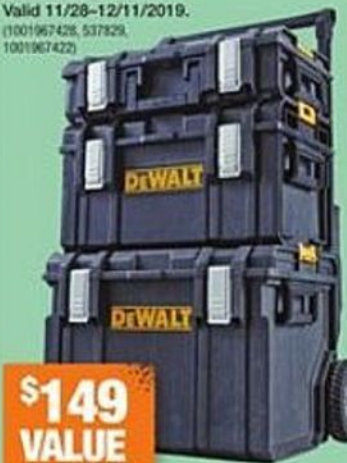

$149 VALUE
IF PURCHASED SEPARATELY

2 TAPE MEASURES INCLUDED FOR THE PRICE OF 1

SPECIAL BUY
$9.88

WHILE SUPPLIES LAST
EXCLUSIVE POWERLOCK® 2-PACK 25' TAPE MEASURE
• Coated for durability and 7' blade stand-out (1004565580)

2 TAPE MEASURES INCLUDED FOR THE PRICE OF 1

SPECIAL BUY
$19.88

WHILE SUPPLIES LAST
EXCLUSIVE FATMAX® 2-PACK 25' TAPE MEASURE
• Durable blade coating and 11' blade stand-out (1002430294)

$39.94 VALUE

SPECIAL BUY
$29.88

WHILE SUPPLIES LAST
EXCLUSIVE 2 PC. MEASURING SET
• Includes 40' pocket laser distance measure and 25' tape measure (1004565558)

*See page 4 for details. Unless otherwise indicated, battery and charger sold separately on all power tools.
**Valid at participating stores and online. Must purchase all three items to receive discount. Discount does not apply to individual items. Discount taken at checkout. More details in store and online.

More saving. More doing.®